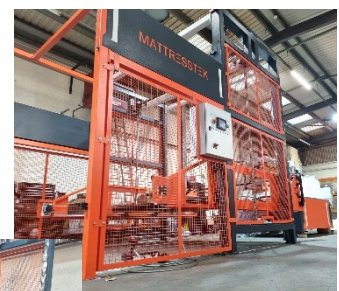

SERVICES AVAILABLE

Technical Support Installation and Setup
Bespoke Machine Designs
Maintenance
Parts
Hardware Support
Warranty and Lifetime Support

MATTRESSTEK
MACHINERY FOR THE MATTRESS INDUSTRY

Unit 3, Forest Mill, Burnley Road East, Rossendale
Lancashire, United Kingdom BB4 9BF
www.mattresstek.co.uk sales@mattresstek.co.uk
Tel +44 (0) 1282 479922